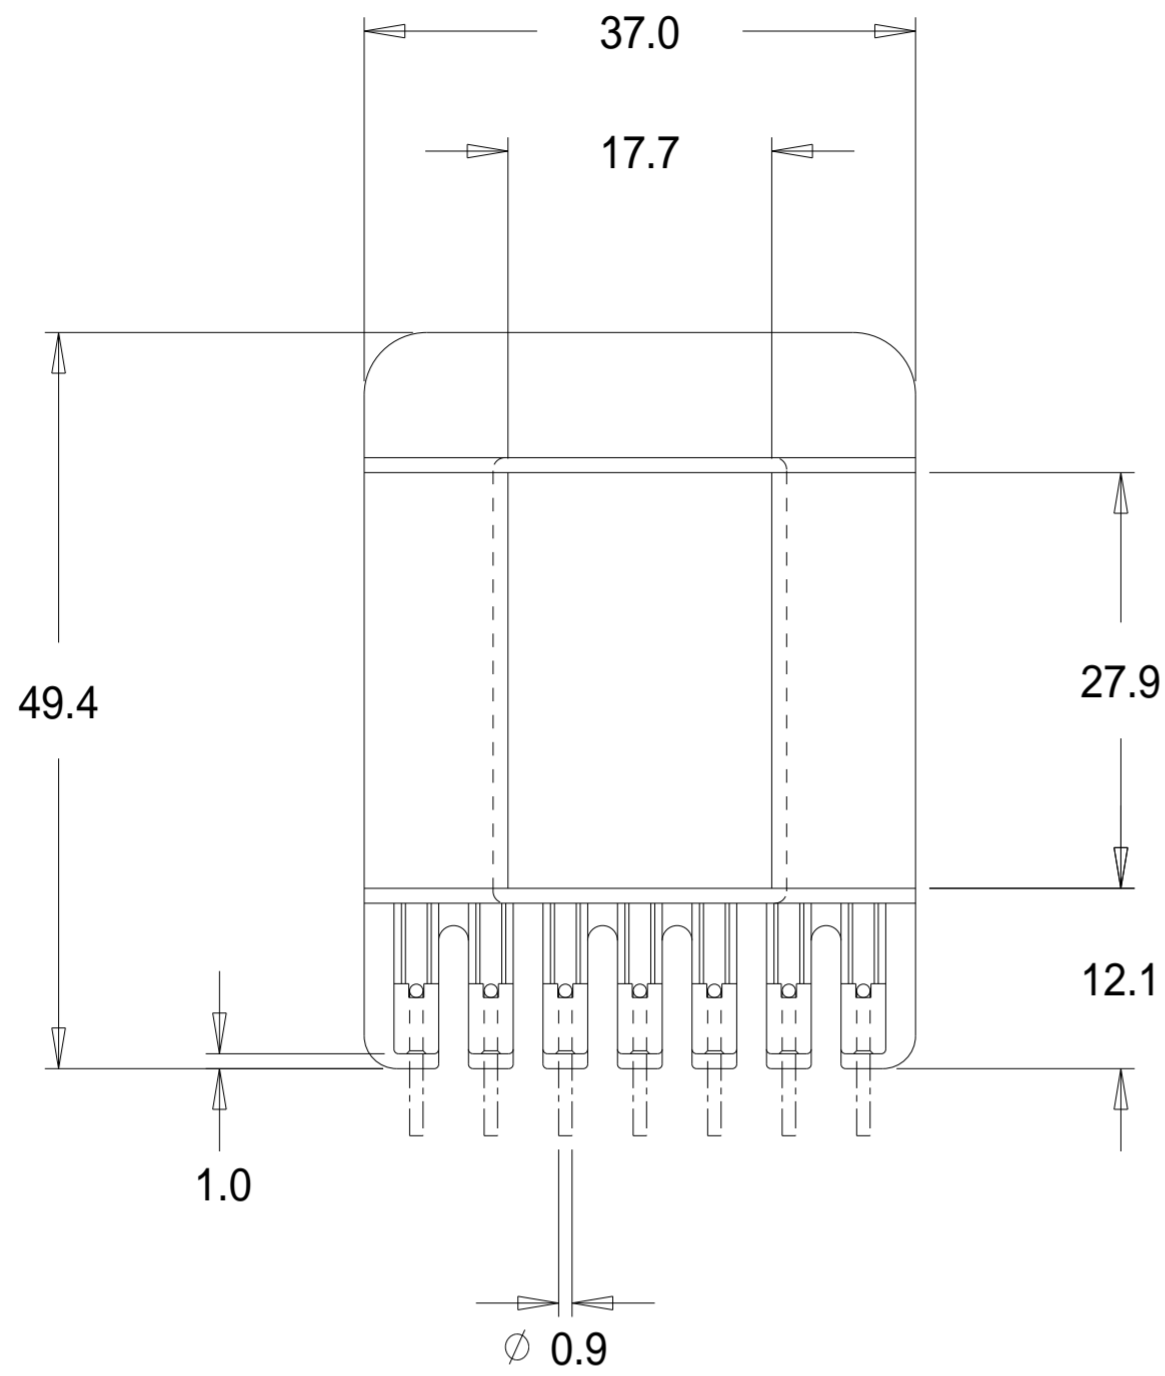

Part No. EE-5508-1

E 55/28/25 Horizontal Single Section Bobbin

Dimensions in millimetres.