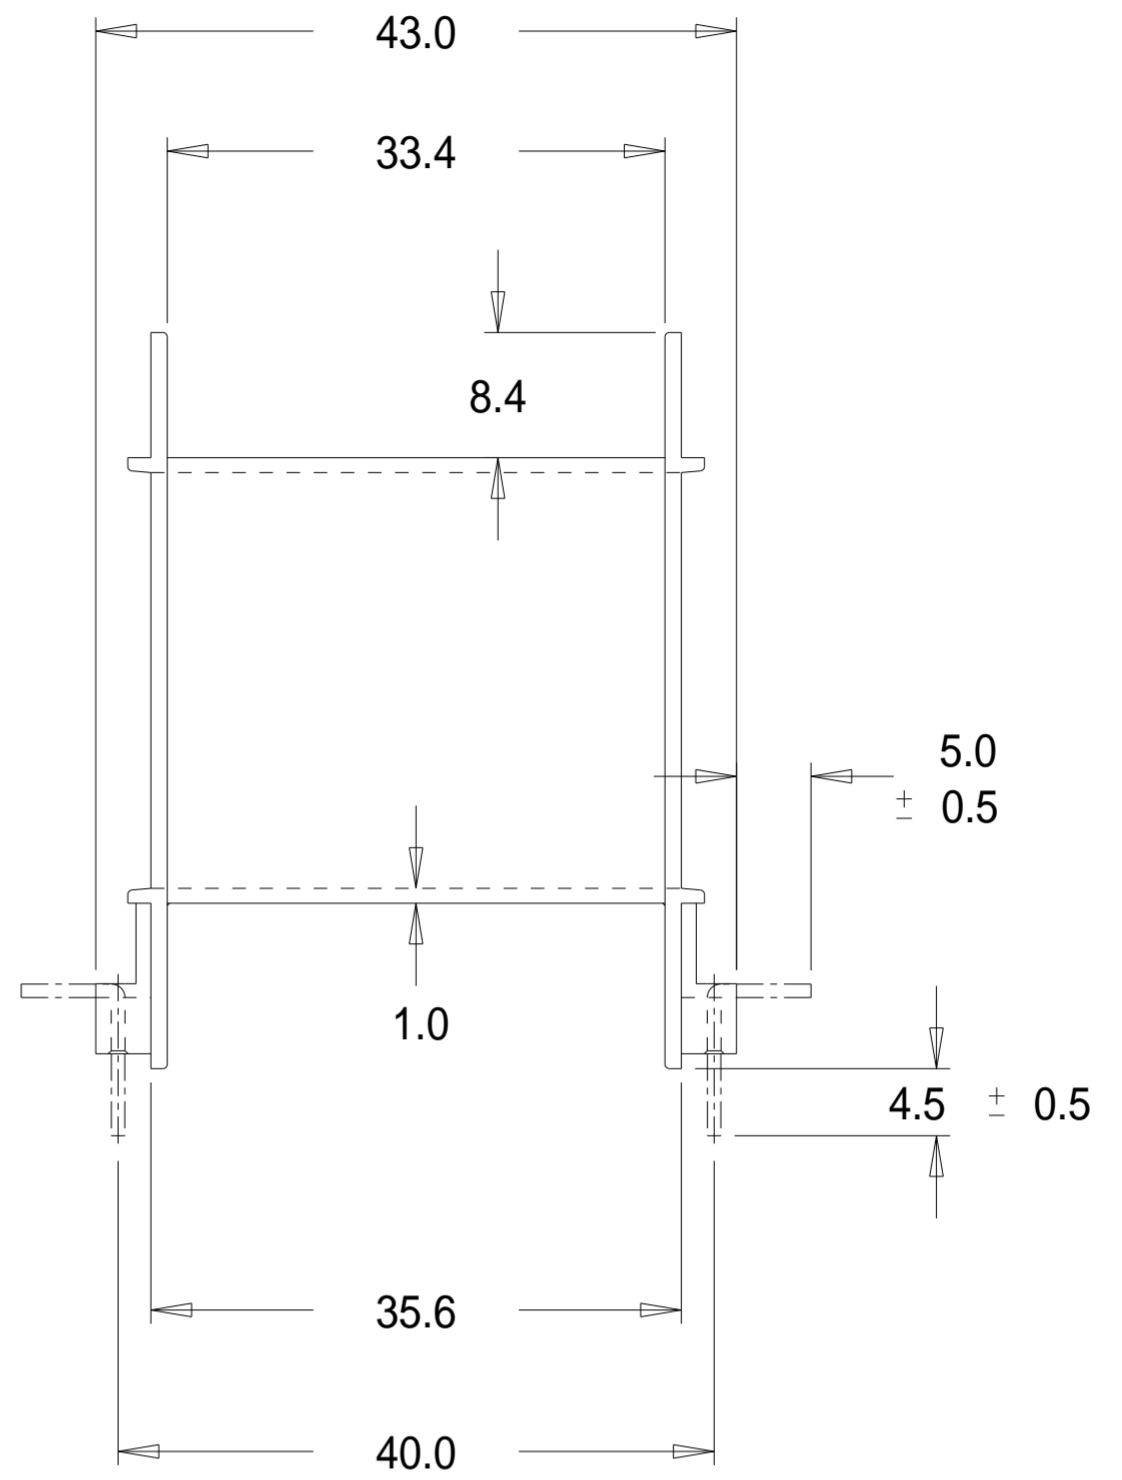

Part No. EE-5508-1

E 55/28/25 Horizontal Single Section Bobbin

Dimensions in millimetres.