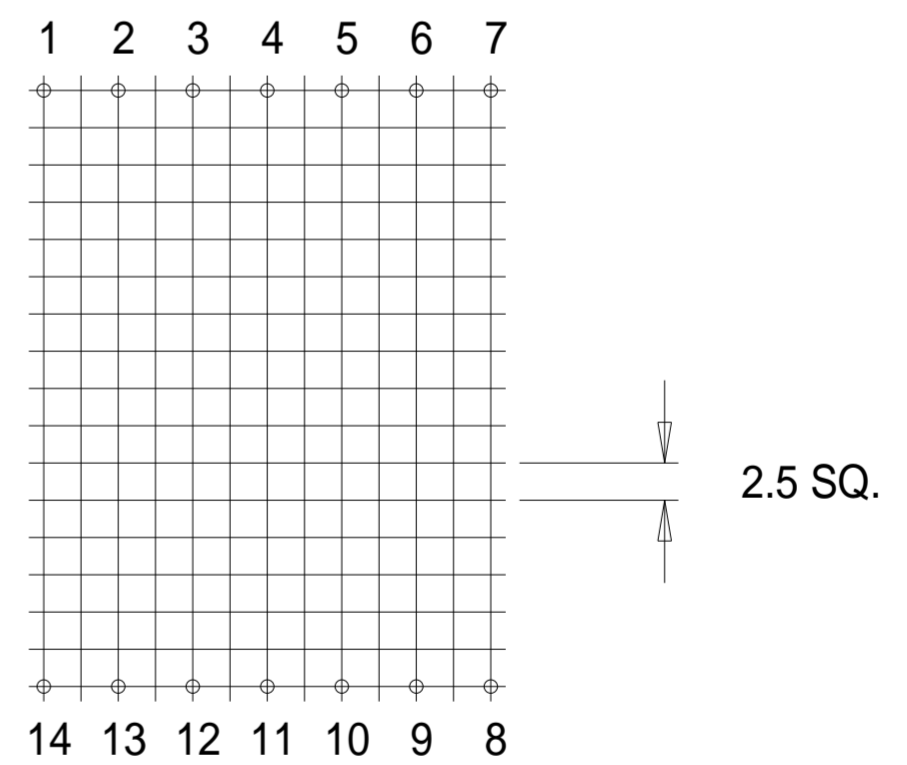

Part No. EE-5508-1

E 55/28/25 Horizontal Single Section Bobbin

Dimensions in millimetres.