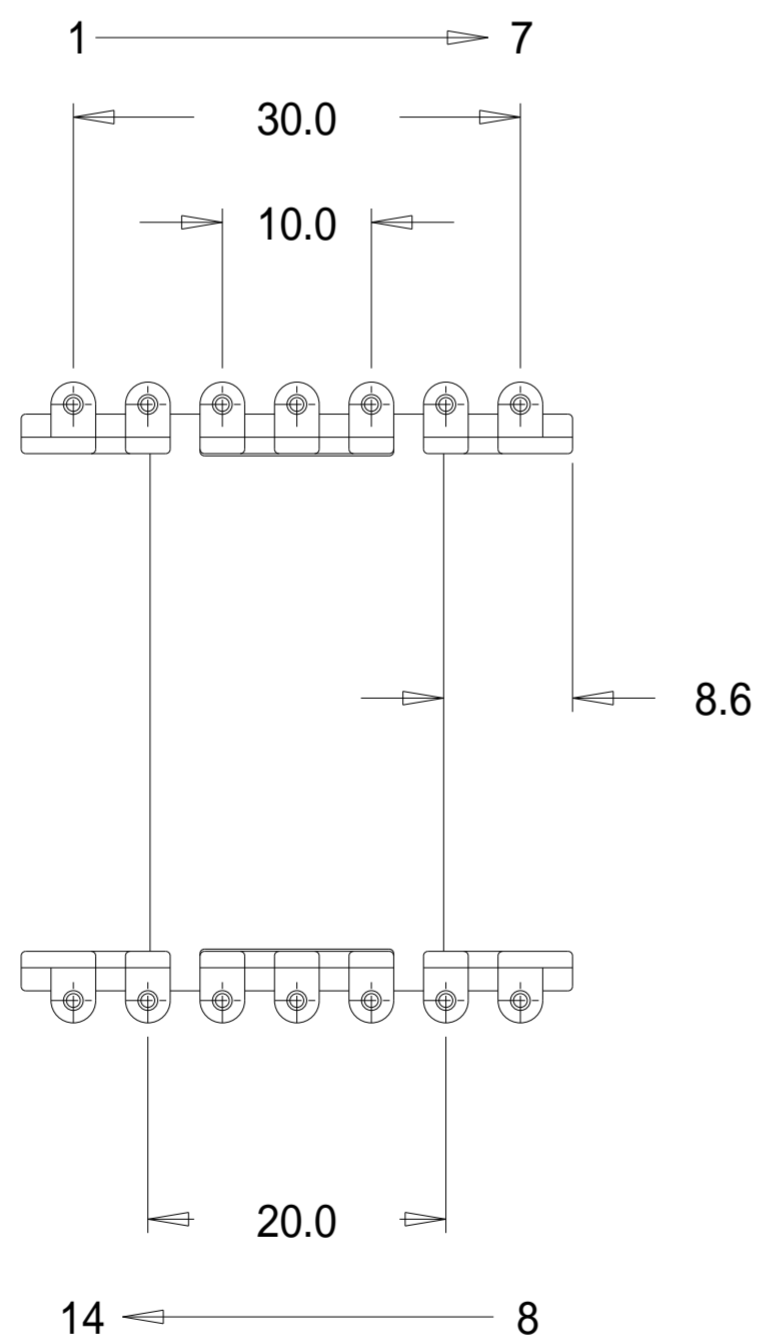

Part No. EE-5508-1

E 55/28/25 Horizontal Single Section Bobbin

Dimensions in millimetres.