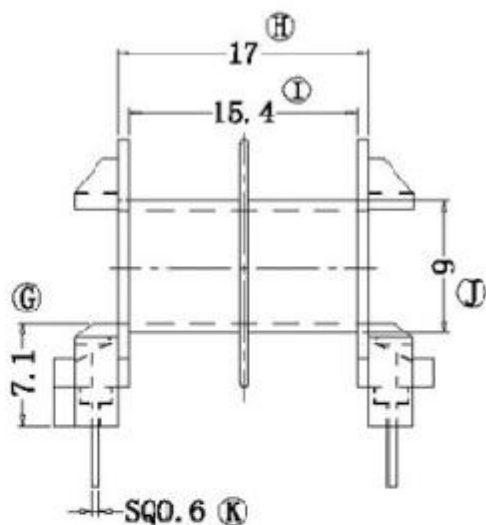

型号 EF-2506-2

DRAWN BY	JING LI PENG	TOLERANCE X.X ± 0.3 X.XX ± 0.2 壁厚: ± 0.15 PINPITCH ± 0.2	MODEL NAME:	EF25-8P
CHECKER BY	LING RONG WANG		BOBBIN MATERIAL:	PET
DATE	01-01-2008		SCALE: 2:1	SCALE: UL 94Y-0
			SCALE: M/M	