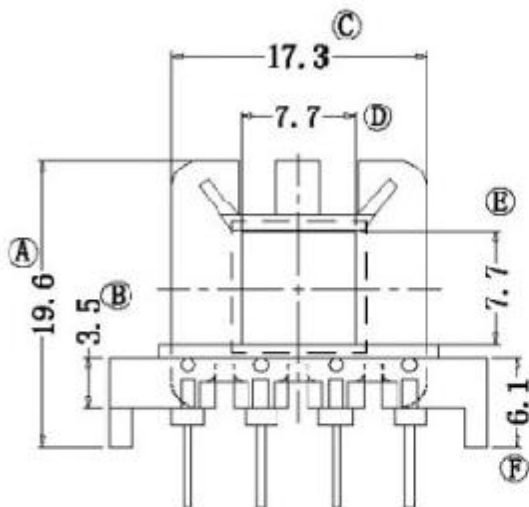

型号 EF-2506-2

DRAWN BY	JING LI PENG	TOLERANCE X.X ± 0.3 X.XX ± 0.2 壁厚: ± 0.15 PINPITCH ± 0.2	MODEL NAME:	EF25-8P
CHECKER BY	LING RONG WANG		BOBBIN MATERIAL:	PET
DATE	01-01-2008		SCALE: 2:1	SCALE: UL 94Y-0
			SCALE: M/M	