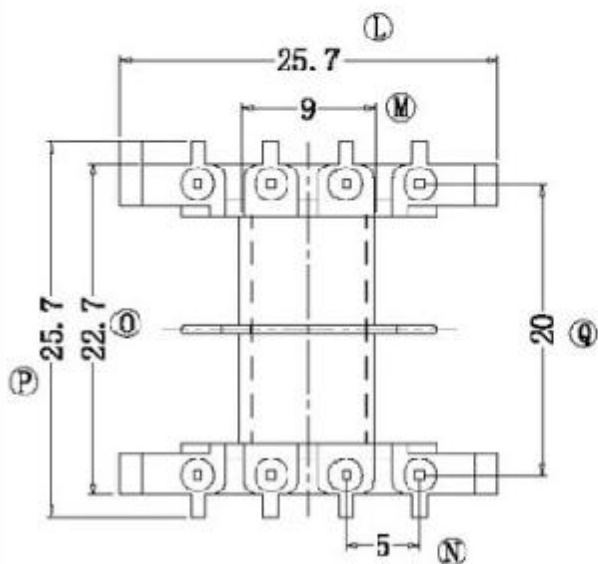

型号 EF-2506-2

DRAWN BY	JING LI PENG	TOLERANCE X.X ± 0.3 X.XX ± 0.2 壁厚: ± 0.15 PINPITCH ± 0.2	MODEL NAME:	EF25-8P
CHECKER BY	LING RONG WANG		BOBBIN MATERIAL:	PET
DATE	01-01-2008		SCALE: 2:1	SCALE: UL 94Y-0
			SCALE: M/M	